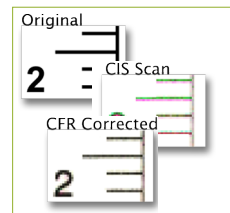

WDV GmbH
 Dieselstraße 10
 85748 Garching b. München
 Germany

Tel.: +49 89 329 38 0
Fax: +49 89 329 38 100
Internet: www.wdv.eu
E-Mail: info@wdv.eu

IQ Quattro scanners are ideal for technical documents. Scan documents and enhance your files in AutoCAD®, ESRI® and others. Share through cloud solution.

Faster in color, Better image quality, Cloud enabled, and Unique technology

Height adjustable stand for optimal ergonomics.

Suppress shadows and unwanted background

Excellent lines with Context CFR (color fringe removal)