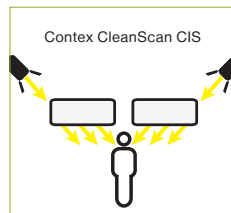

Faster in color, Better image quality, Cloud enabled, and Unique technology

Height adjustable stand for optimal ergonomics.

Suppress shadows and unwanted background

Excellent lines with Context CFR (color fringe removal)